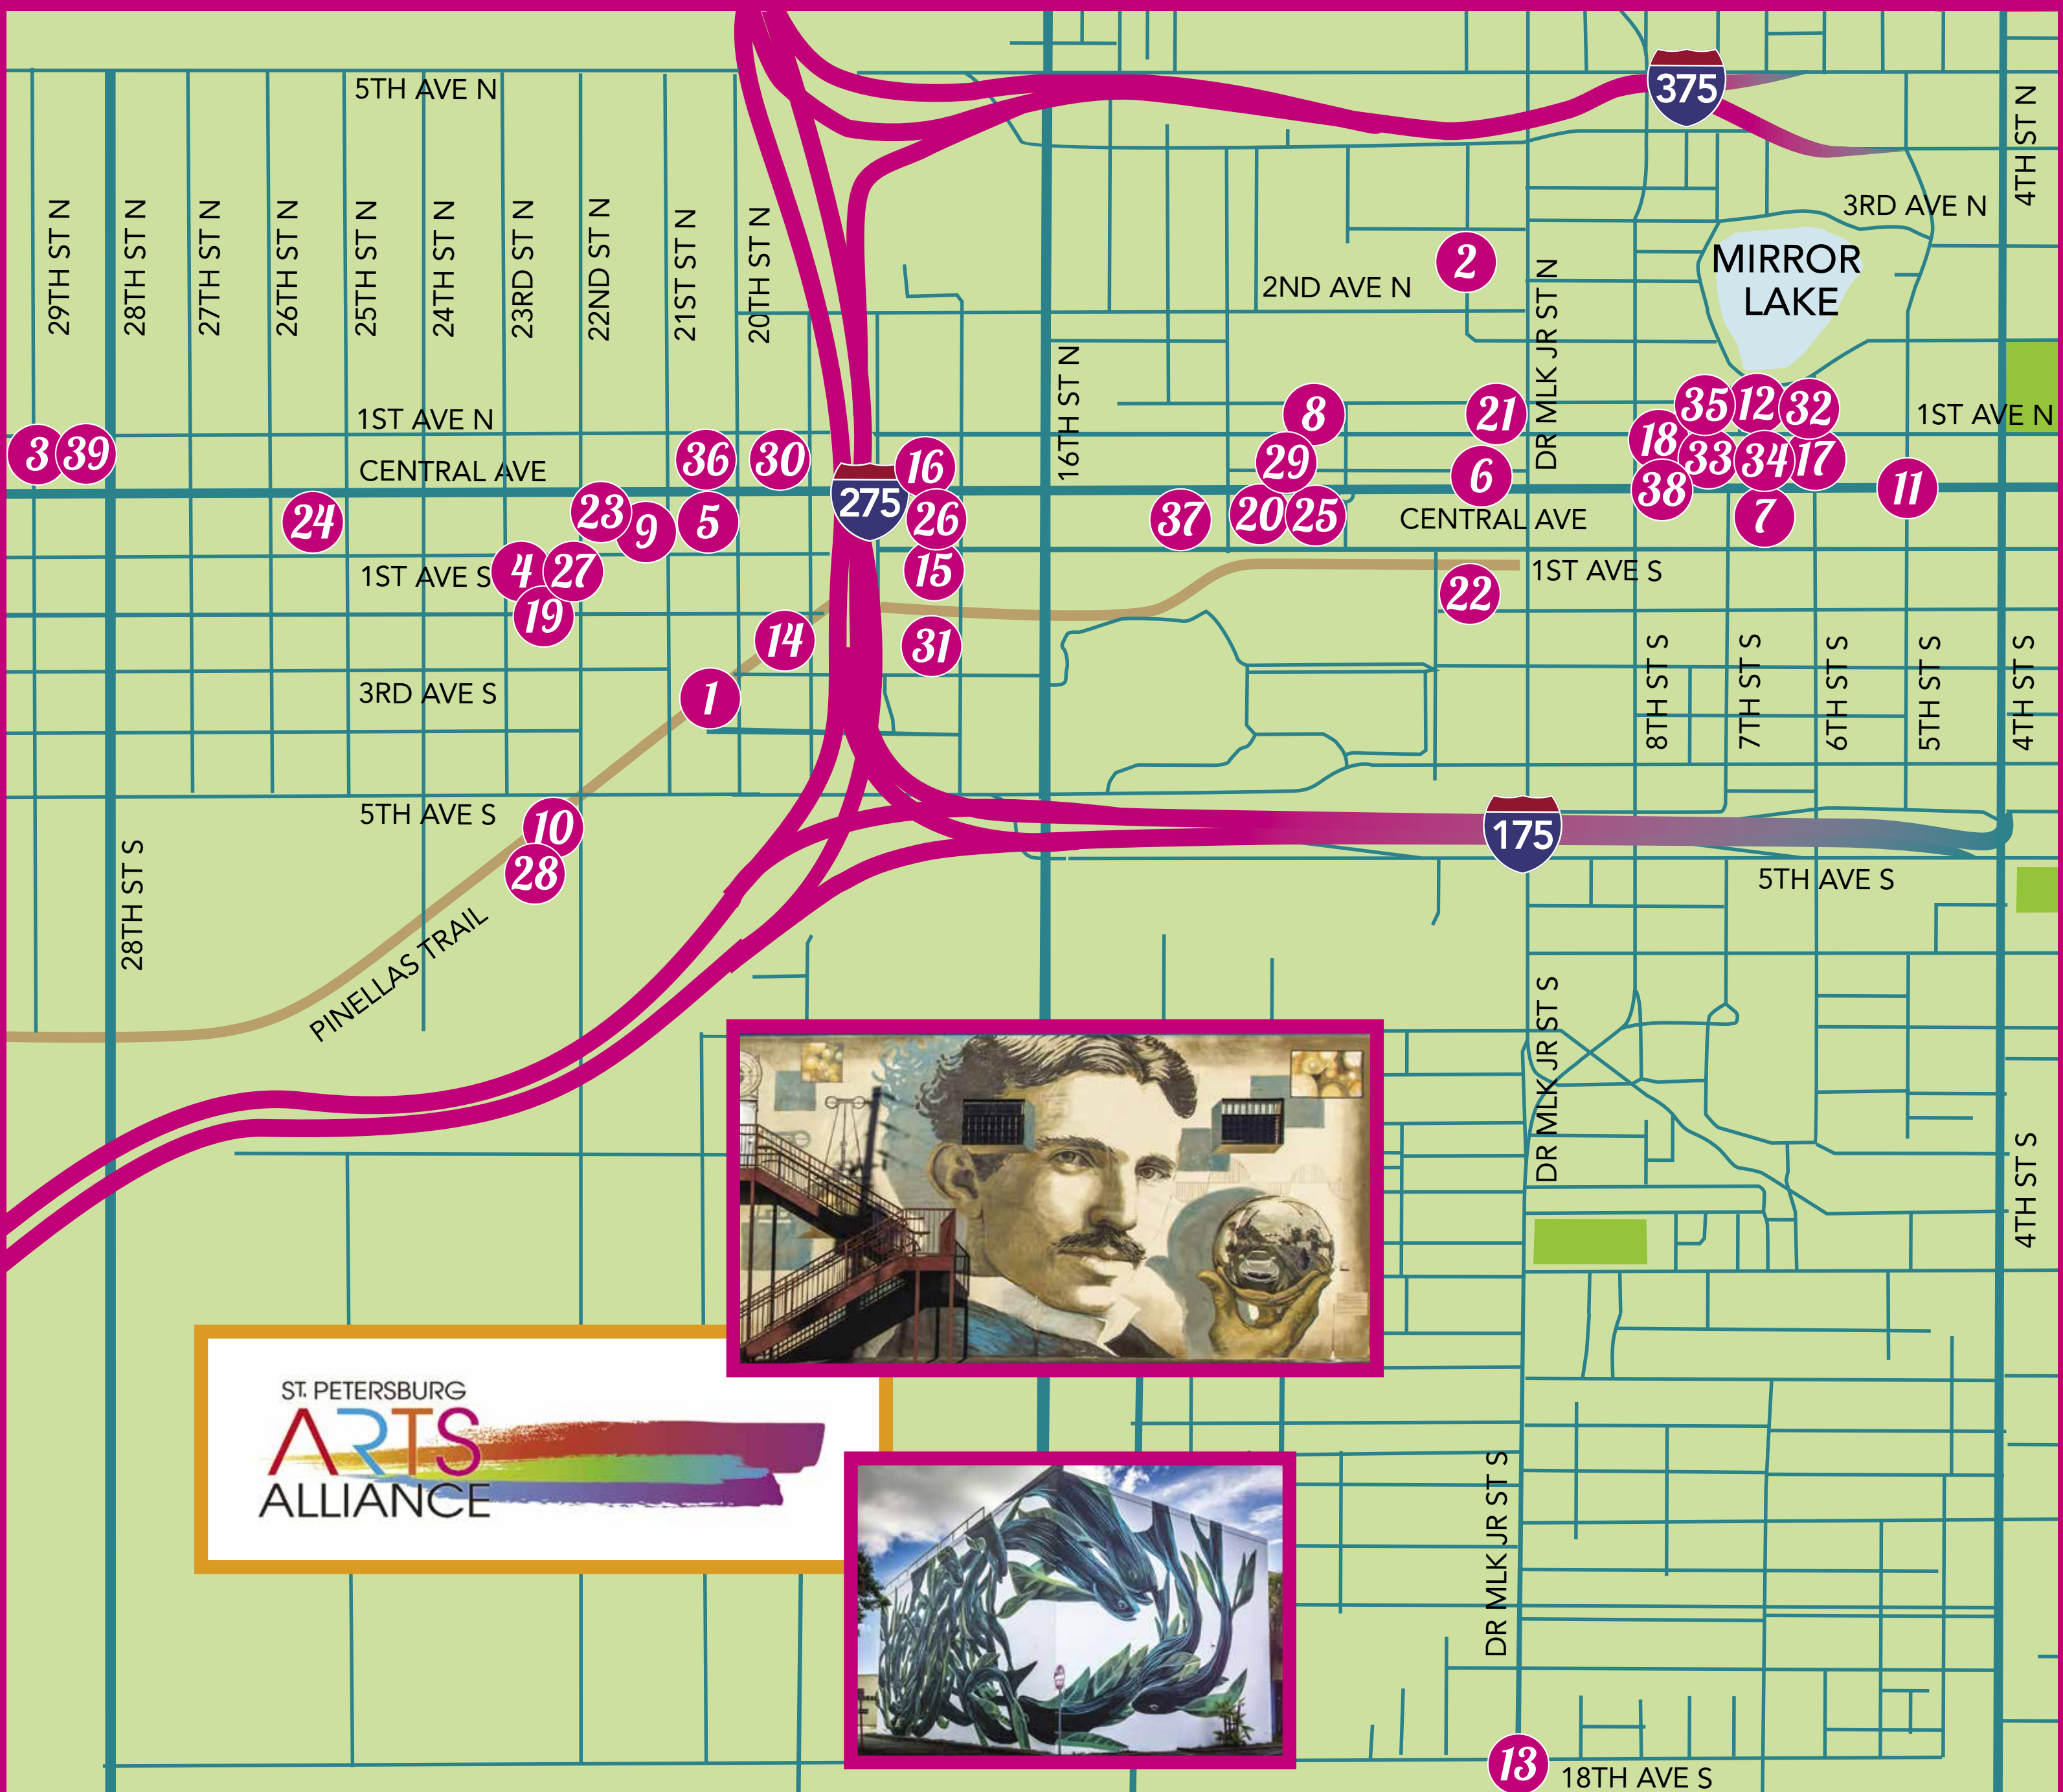

St. Petersburg
accessible
mural
tour

stpetartsalliance.org/explore

Featuring **SHINE** & other murals

Key

- Parking:**
- Indicates a parking lot or street parking with or without designated disabled parking.
 - Parking is generally an issue.

- Barriers:**
- Indicates there may be uneven pavement, steep or non-existent curb ramp.
 - Indicates challenges to safe mobility.

See website for more detailed information: stpetartsalliance.org/explore