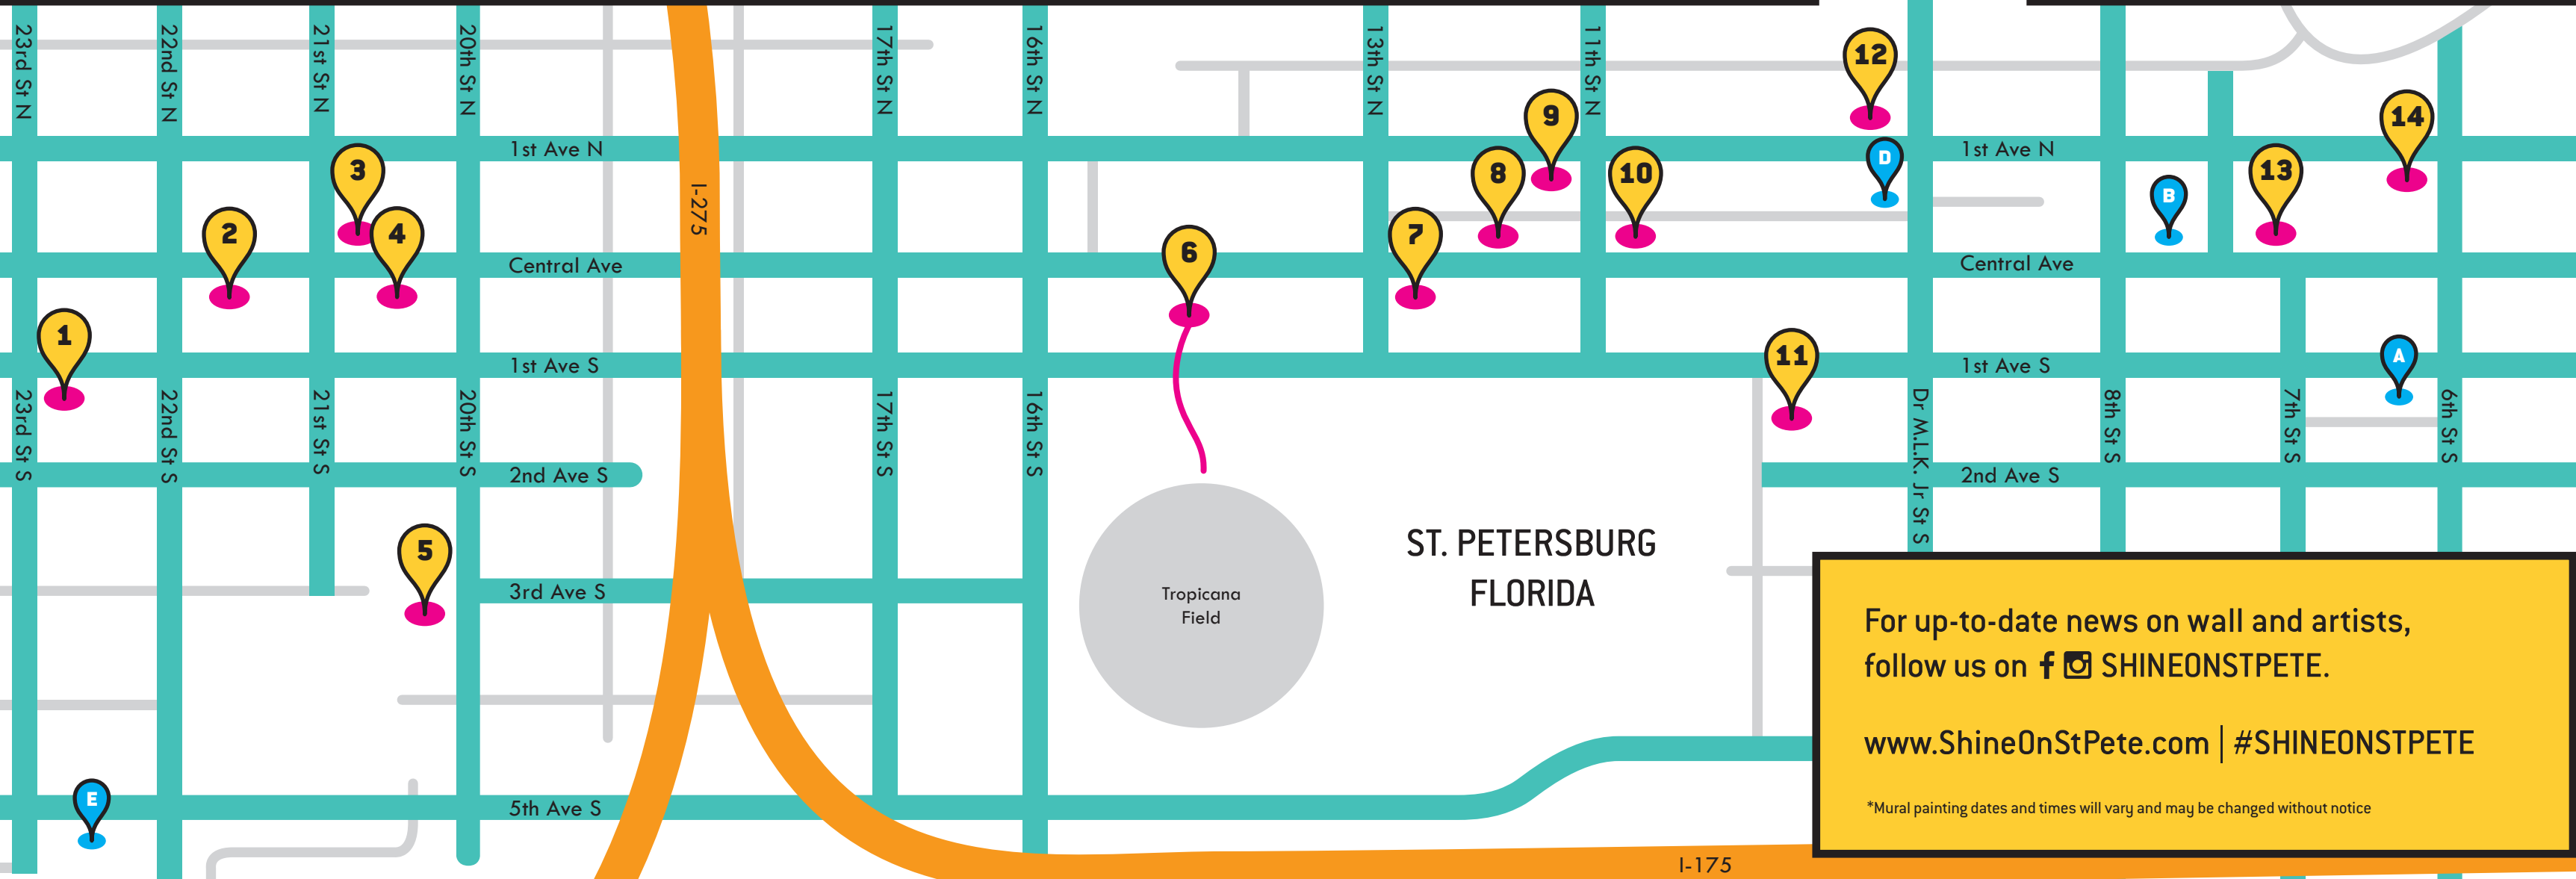

ST. PETERSBURG MURAL FESTIVAL

ARTISTS & WALLS

- 1** ERIK JONES / ANDREW SPEAR / MICHAEL VASQUEZ & HOXXOH
GRAND CENTRAL DISTRICT - 2260 1st Ave S
- 2** HOXXOH
GRAND CENTRAL II - 2130 Central Ave
- 3** VITALE BROS.
EVIL DON TATTOOS - 2063 Central Ave
- 4** MORNING BREATH
KEVIN BRADY STUDIO - 2042 Central Ave
- 5** 123KLAN
TECHNO-SOLIS - 301 20th St S
- 6** YA LA'FORD
THE RAYS TUNNEL - 1399 Central Ave (West of Ferg's Sports Bar)
- 7** EVOCA1
FURNISH ME VINTAGE - 1246 Central Ave

- 8** PEP RALLY INC.
RICKY P'S ORLEANS BISTRO - 1113 Central Ave
- 9** BASK
EDGE DISTRICT - 1120 1st Ave N
- 10** CHAD MIZE (COMMUNITY MURAL)
THE AMSTERDAM - 1049 Central Ave
- 11** HITNES
U-HAUL - 975 2nd Ave S
- 12** GREG MIKE
GOLDMAN WETZEL - 915 1st Ave N
- 13** SHARK TOOF
THE STATE THEATRE - 687 Central Ave
- 14** RICKY WATTS
THE SAGE - 600 1st Ave N

EVENTS & SUPPORTING MURALS

- A** STYLE WARS FILM SCREENING ON 9/1
THE STUDIO@620 - 620 1st Ave S
- B** LEAVE A MESSAGE ART EXHIBITION ON 9/12
MOREAN ARTS CENTER - 719 Central Ave
- C** STREET LIGHTS: FOCUS ON CONTEMPORARY MURALISTS ART EXHIBITION ON 9/12
BLOOM ART CENTER - 910 5th Ave N
- D** NEW VITALE BROTHERS MURAL
THE BLUE GOOSE - 48 Dr M.L.K. Jr St N
- E** NEW CARRIE JADUS MURAL
GENIUSCENTRAL - 2232 5th Ave S

For up-to-date news on wall and artists, follow us on [f](#) [i](#) SHINEONSTPETE.

www.ShineOnStPete.com | [#SHINEONSTPETE](https://twitter.com/SHINEONSTPETE)

*Mural painting dates and times will vary and may be changed without notice