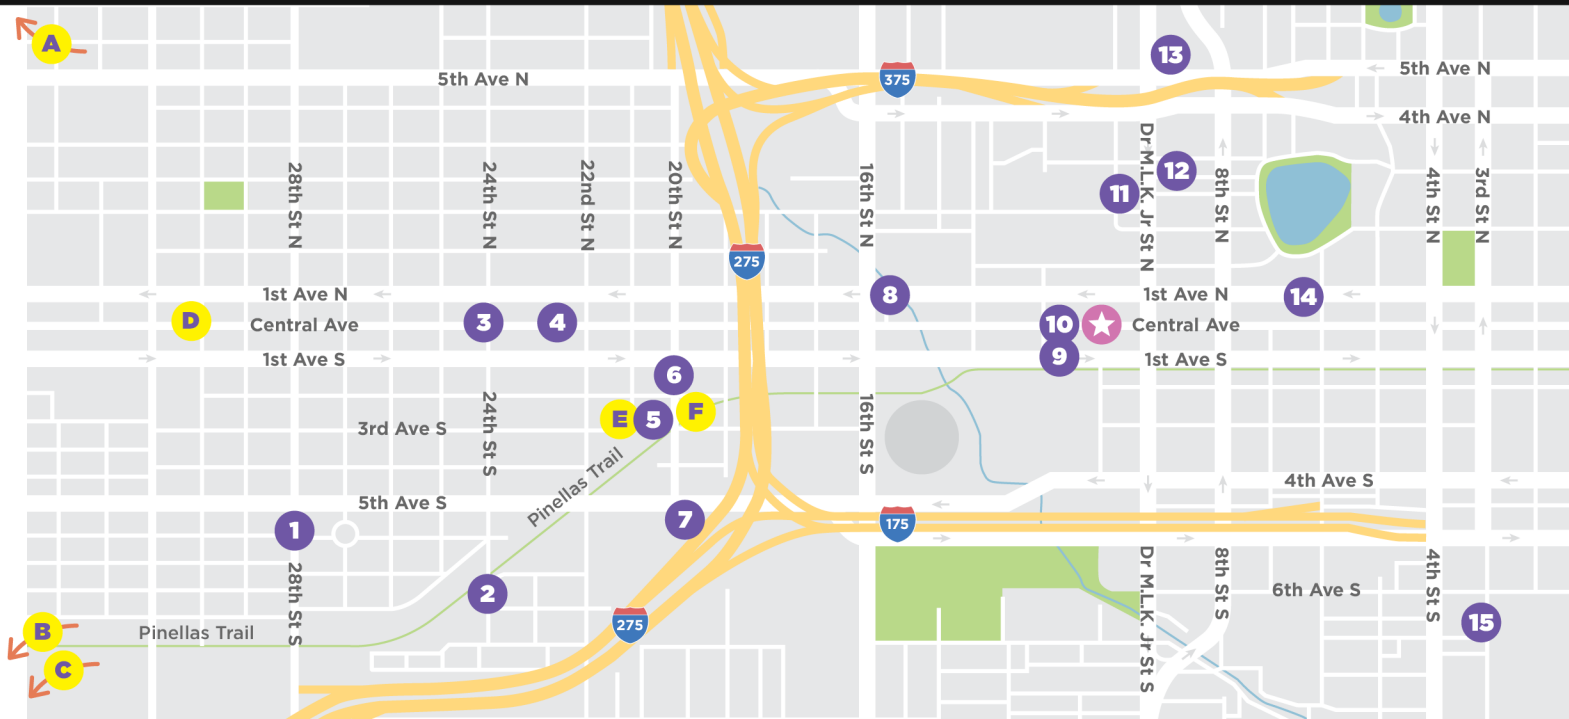

2022 SHINE Map

 **SHINE Headquarters**
965 Central Ave
11AM-2PM Daily

 **BRIGHT SPOTS**

A **“Rise & Shine” at Parc**
Vitale Bros
Parc Center for Disabilities
3190 75th St N
(not shown on map)

B **“Crossway Crux” Intersection Project**
Jason Harvin
Childs Park Neighborhood
11th Ave S and 46th St S
(not shown on map)

C **CARMADA Art Car**
Nneka Jones
See CARMADA '22 Event
(not shown on map)

D **“Wild Ride” with Florida Wildlife Corridor**
The Happy Mural Project
St. PetersBARK
3001 Central Ave

E **“Color Wheelz” Slingshot**
Amy Ilic-Volpe
See CARMADA '22 & Finale Event

3 **Ashley Cantero**
Fonda Nails & Spa
2421 Central Ave

4 **James Bullough**
Central Neurology
2201 Central Ave

5 **Baghead**
See *Finale Event*

6 **123Klan**
Tri-J
128 20th St S

7 **Tasko**
Kozuba & Sons Distillery
1960 5th Ave S

8 **Dreamweaver**
Yacht Power Products
1510 1st Ave N

9 **MadC**
1010 Central
1010 Central Ave (off 11th St)

10 **Ben Johnston**
1010 Central
1010 Central Ave (off 11th St)

11 **Imagine**
Retro-Tiques St. Pete
240 Dr M.L.K. Jr St N