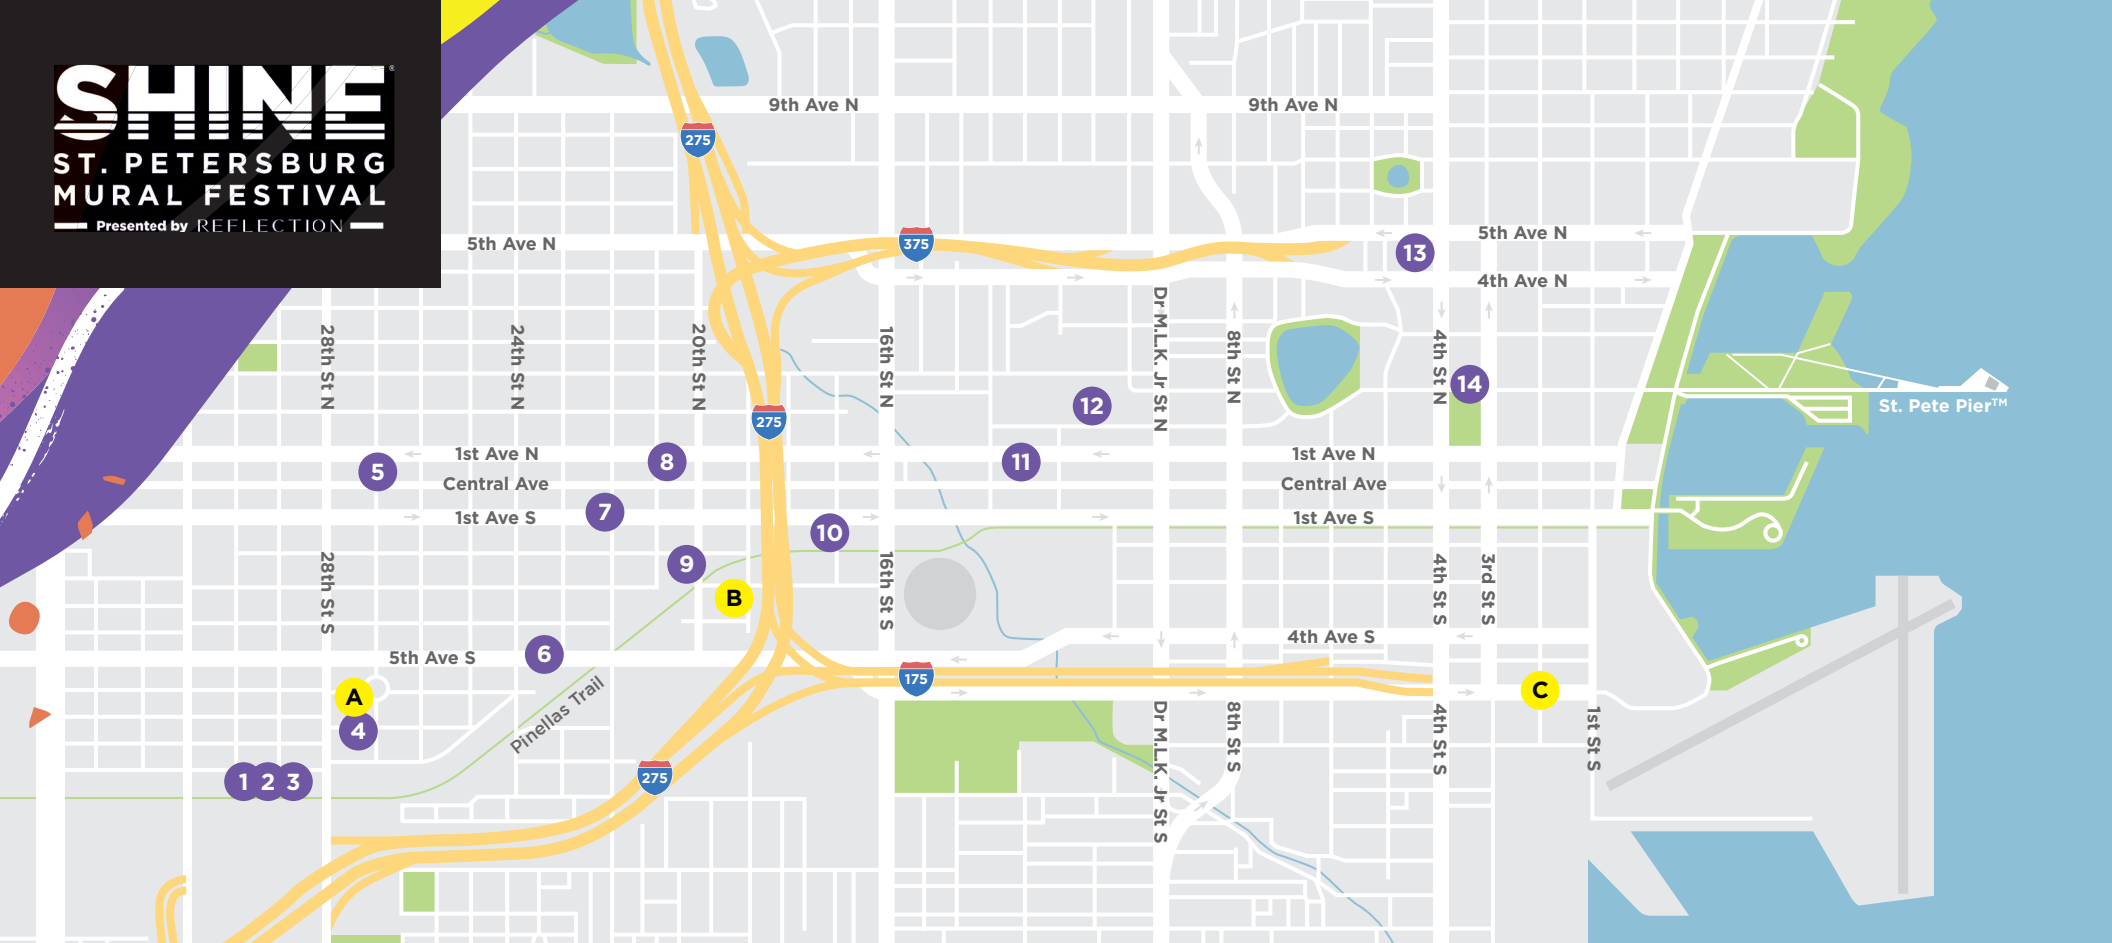

SHINE

ST. PETERSBURG MURAL FESTIVAL

Presented by REFLECTION

- 1 Bryan Beyung**
Stewart Moving & Storage
2875 7th Ave S
- 2 Loretta Lizzio**
Stewart Moving & Storage
2875 7th Ave S
- 3 Chris Dyer**
Stewart Moving & Storage
2875 7th Ave S
- 4 Fabstraq**
Clay Coop
2724 6th Ave S
- 5 Bunnie Reiss**
MTBH Studios
2700 Central Ave

- 6 Sarah Sheppard**
New Dawn Coffee Co
2336 5th Ave S
- 7 Rhys Meatyard**
The Werk Gallery
2210 1st Ave S
- 8 Michael Vasquez**
Little Philly
2063 Central Ave
- 9 HOXXOH**
Morean Workshop Space
2025 3rd Ave S
- 10 Andrea Wan**
Trails Edge
155 17th Street S

Bright Spots

- A Girl Power**
The Happy Mural Project & Girl Scouts of West Central Florida CrossFit 9
2727 6th Ave S
- B The Path We Came**
Chenlin Cai & The James Museum Lanmännen Unibake
1927 4th Ave S
- C Fluid Structures**
Greater Public Studio & USFSP
USF St. Petersburg Campus
6th Ave S & 2nd St S